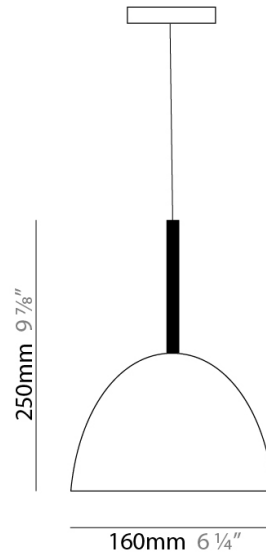

WILLY SUSPENSION

D81060

GENERAL

Series: Willy

Brand: Panzeri

Division: Design

Mounting Type: Suspension

Mounting Location: Ceiling

Subcategory: Pendant

PHYSICAL

Shape: Bell

Diameter (mm): 160

Diameter (in): 6 ¼

Height (mm): 250

Height (in): 9 7/8

Max. Overall Height (mm): 2250

Max. Overall Height (in): 88 9/16

Light Distribution: Direct

Weight (kg): 1.23

Weight (lbs): 2.7

Diffuser: Black Blown Glass

Fixture Finish: Metallic Gray

Fixture Material: Metal

ELECTRICAL

Number of Lamps: 1

Lamp Type: LED Retrofit

Lamp Shape: T4

Bulb Included: Bulb Not Included

Total Output Wattage (W): 3

Max. Wattage Per Lamp (W): 3

Lamp Base: G9

Input Voltage (V): 120

LED

OPTICAL

RATINGS AND CERTIFICATIONS

Certified By: CSA Certified to UL and CSA Standards

IP rating: IP20